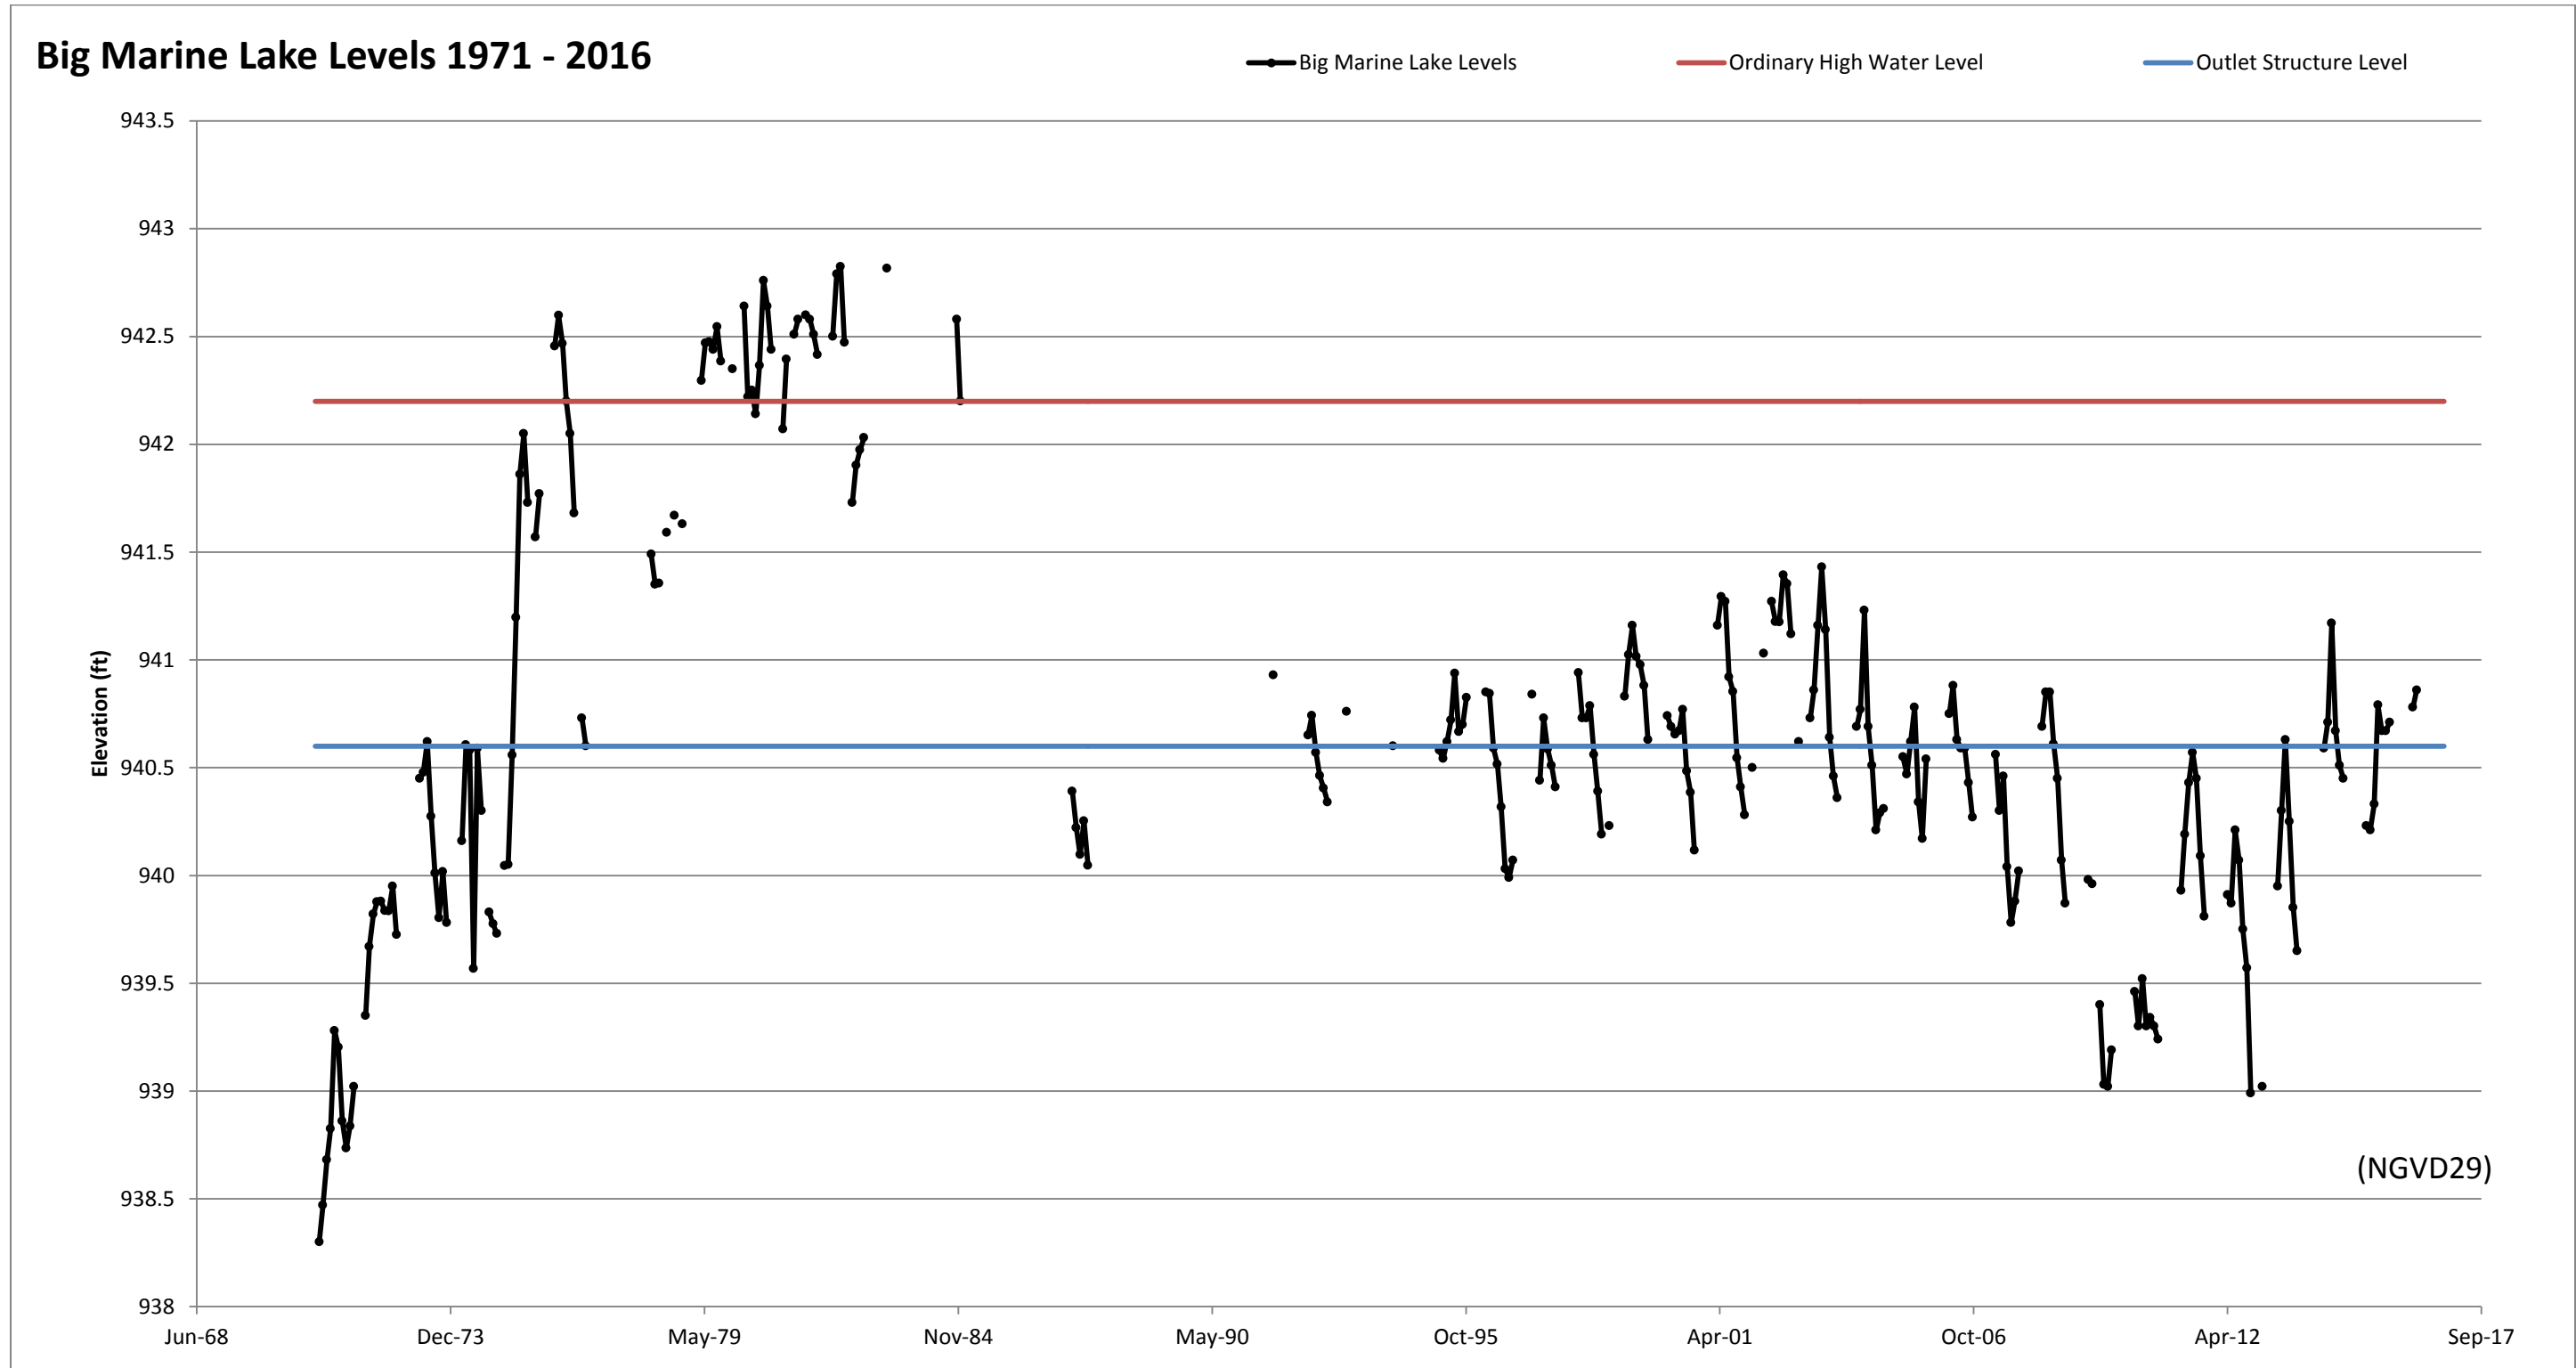

Big Marine Lake Levels

Big Marine Lake Levels